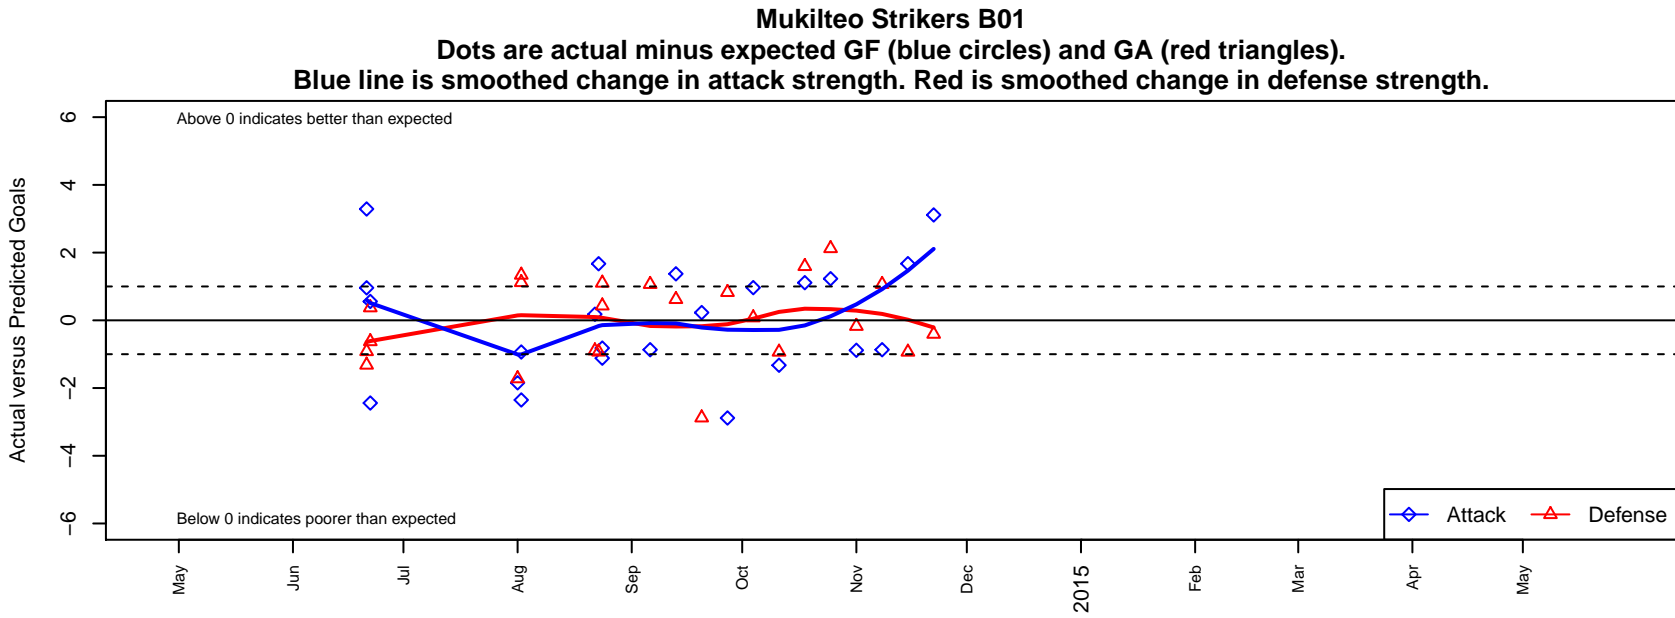

Mukilteo Strikers B01

Mukilteo Youth Soccer Assoc.
 Mukilteo, WA
 B01 total strength=821
 attack=1.79 defense=0.65
 fall league = NPSL B13D2

alt names used:
 Mukilteo Strikers
 Mukilteo Strikers
 MUKILTEO YSCMYSC 01 STRIKERS
 Mukilteo Strikers

Venues played:
 2014 Snohomish United Invt U13 Silver
 2014 Strawberry Classic BU13
 2014 Sky River BU13
 2014 NPSL B13D2

**attack and defense variance (black dot)
relative to other teams
and top 10 in region**