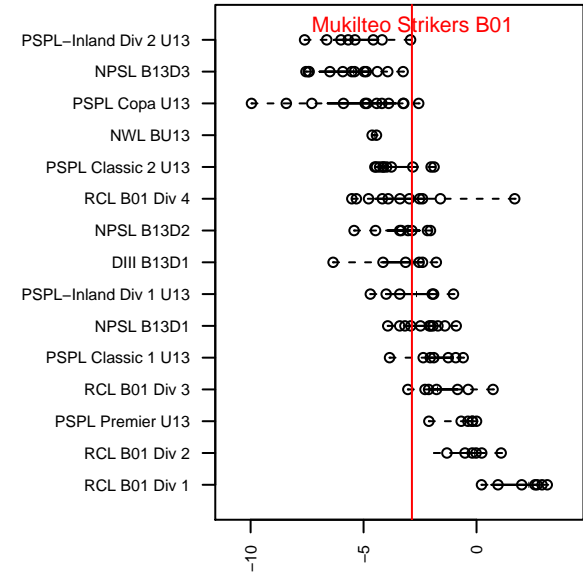

**attack and defense rating
relative to others at age
and all opponents in last 13 months**